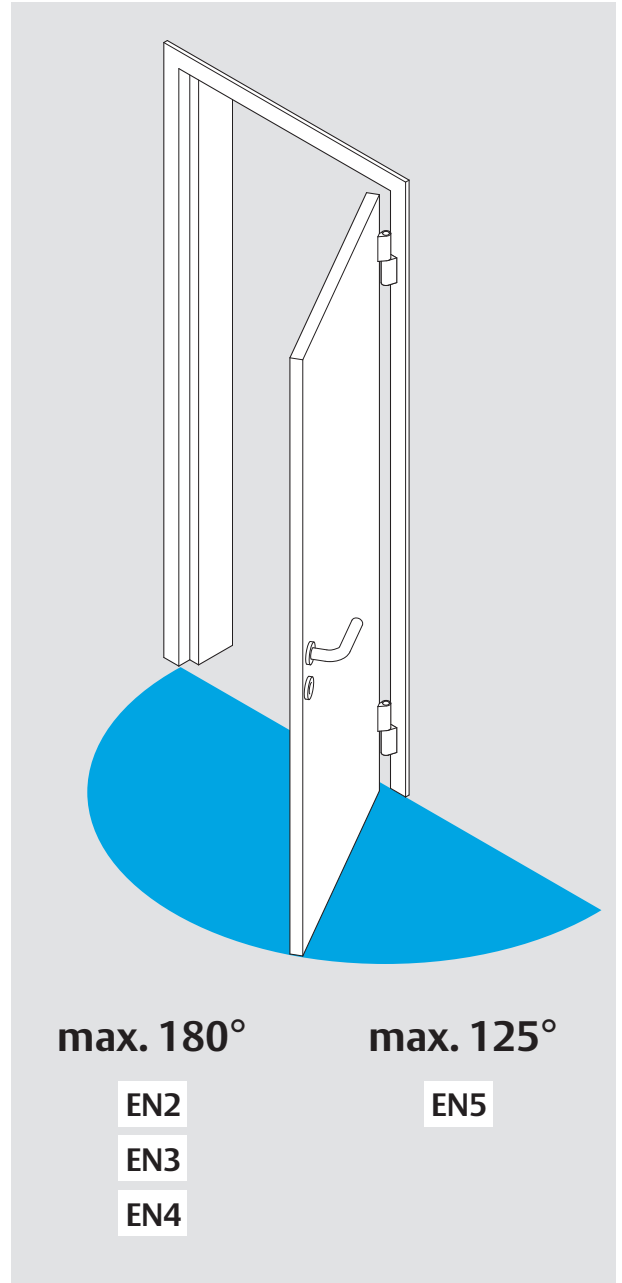

Installationsanleitung
Installation Instructions

D1004604

	B
EN2	≤ 850mm
EN3	≤ 950mm
EN4	≤ 1100mm
EN5	≤ 1250mm

max. 180°

max. 125°

EN2

EN5

EN3